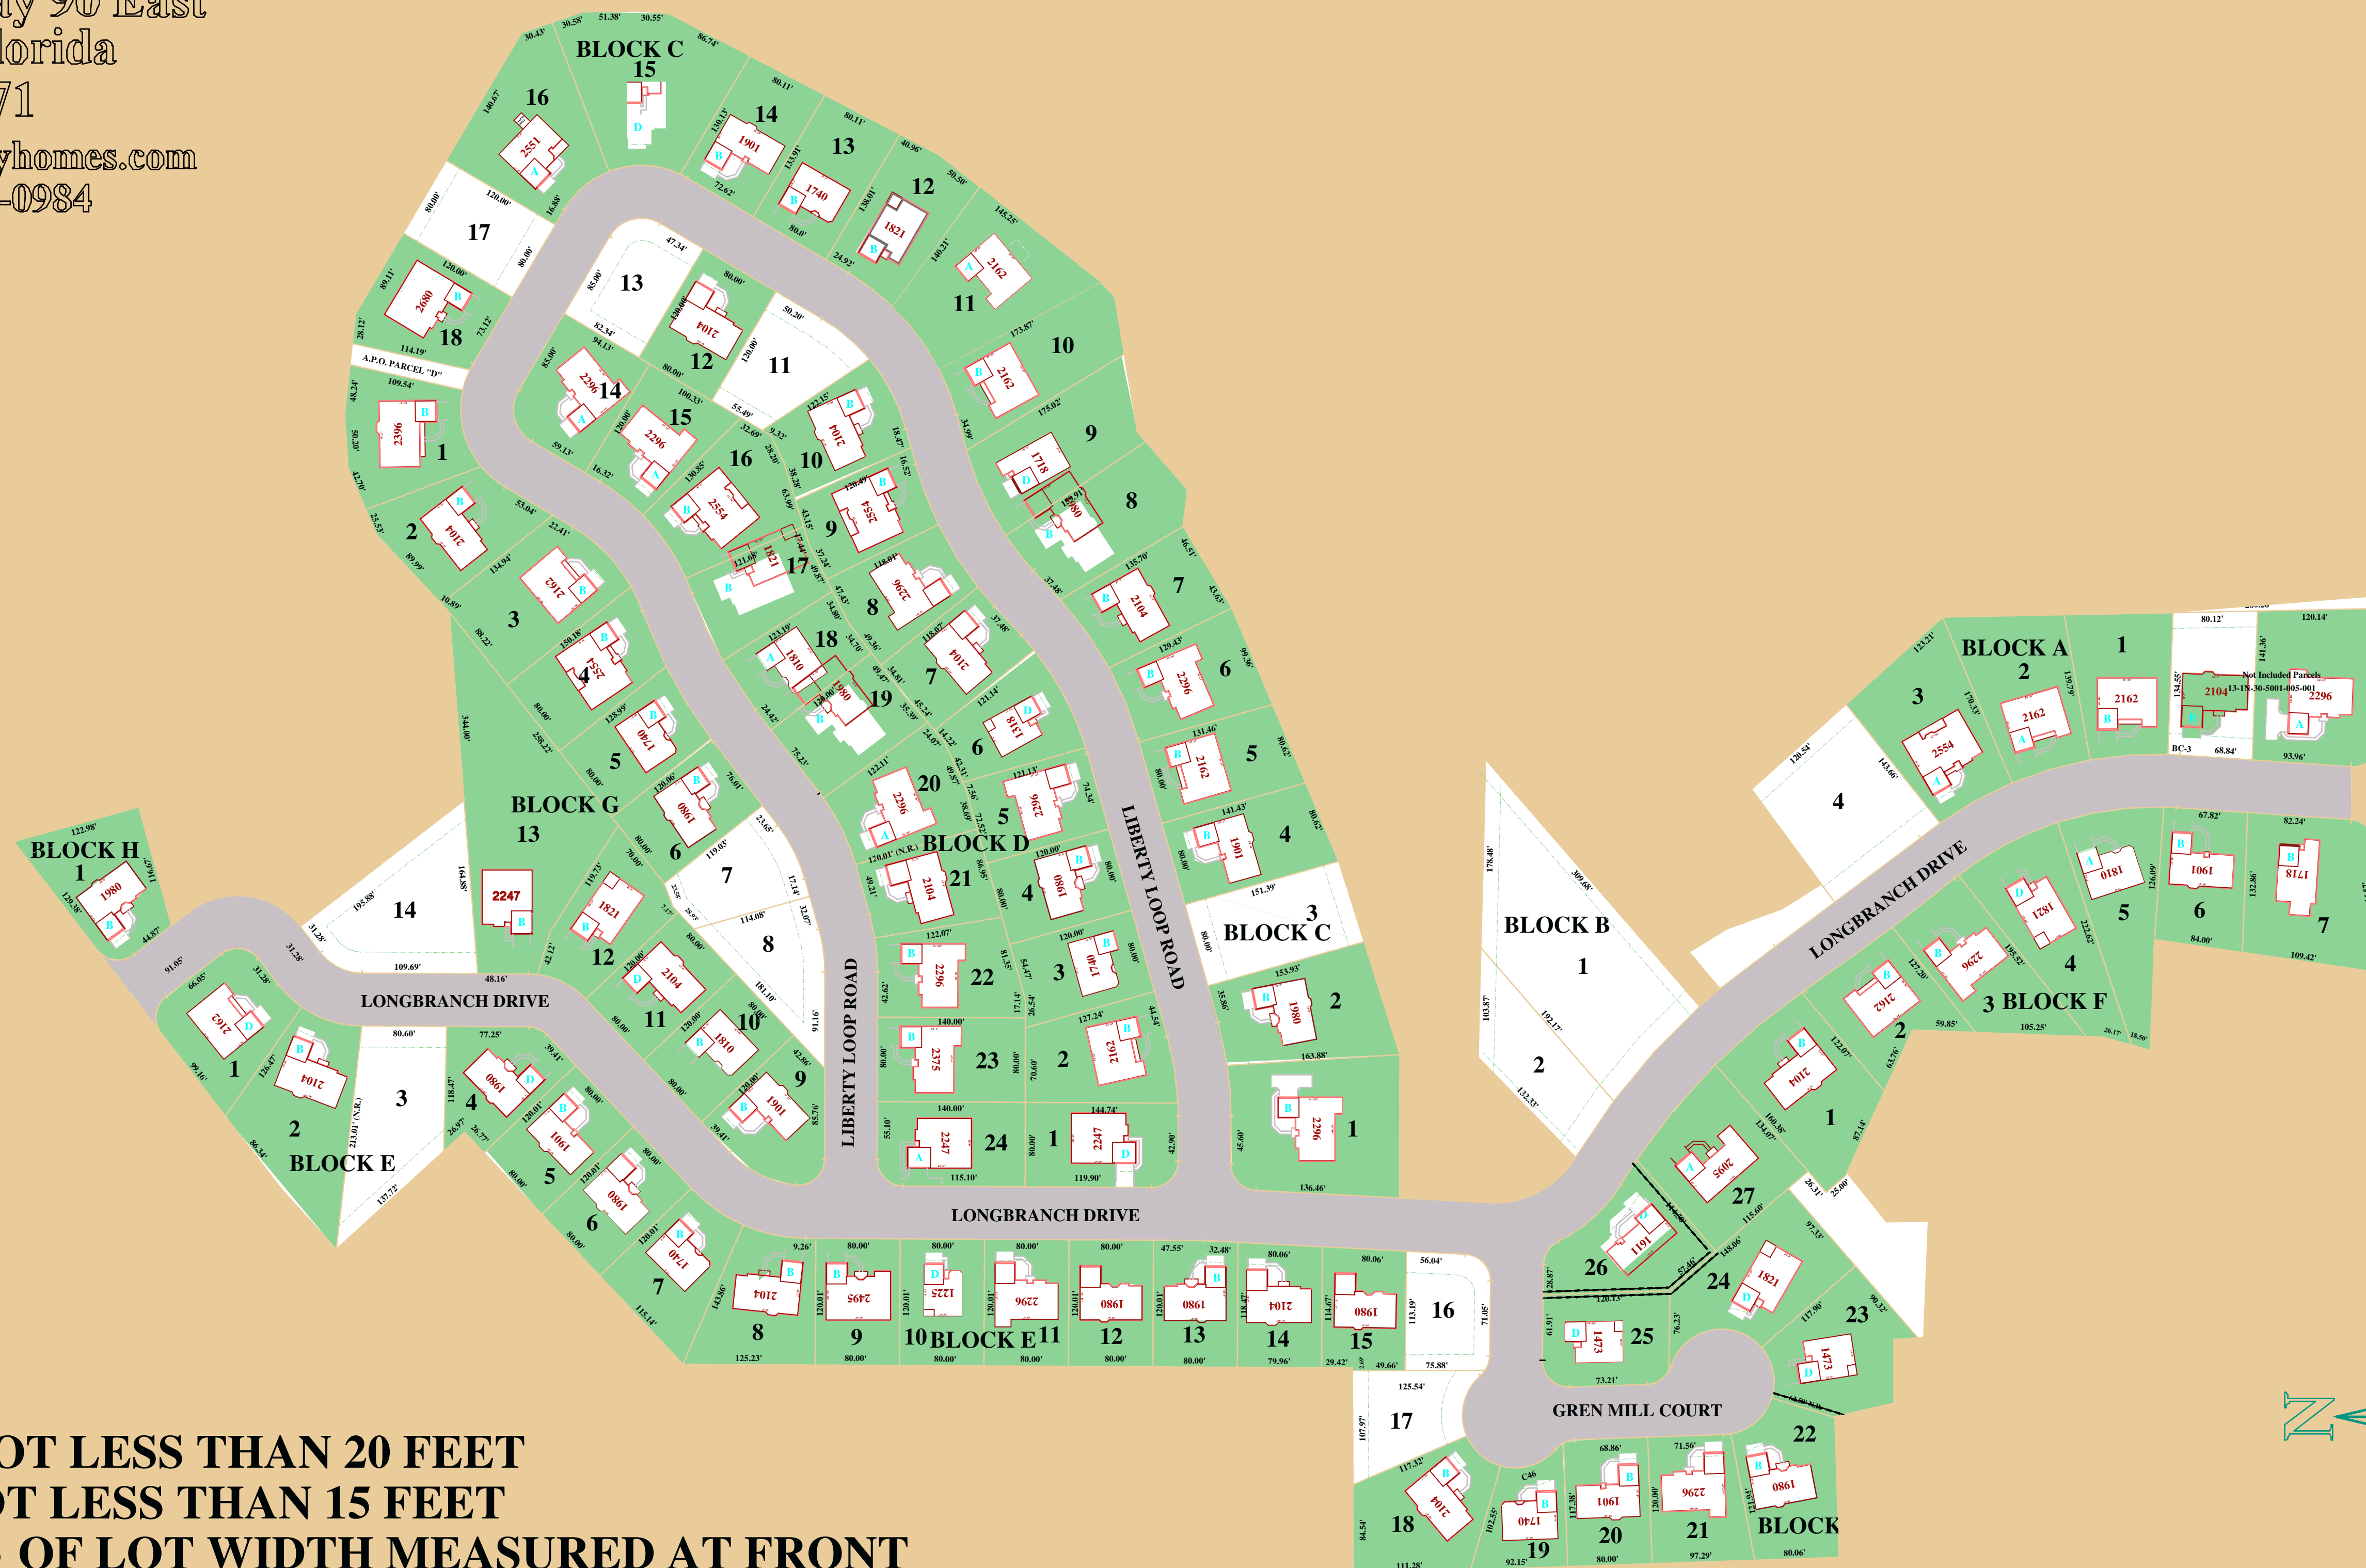

# GLENVIEW ESTATES

4229 Highway 90 East  
Pace, Florida  
32571

henrycompanyhomes.com  
(850) 994-0984

## SETBACKS

**FRONT - NOT LESS THAN 20 FEET**  
**REAR - NOT LESS THAN 15 FEET**  
**SIDE - 10% OF LOT WIDTH MEASURED AT FRONT BUILDING LINE, NEED NOT EXCEED 15 FEET ON EACH SIDE.**