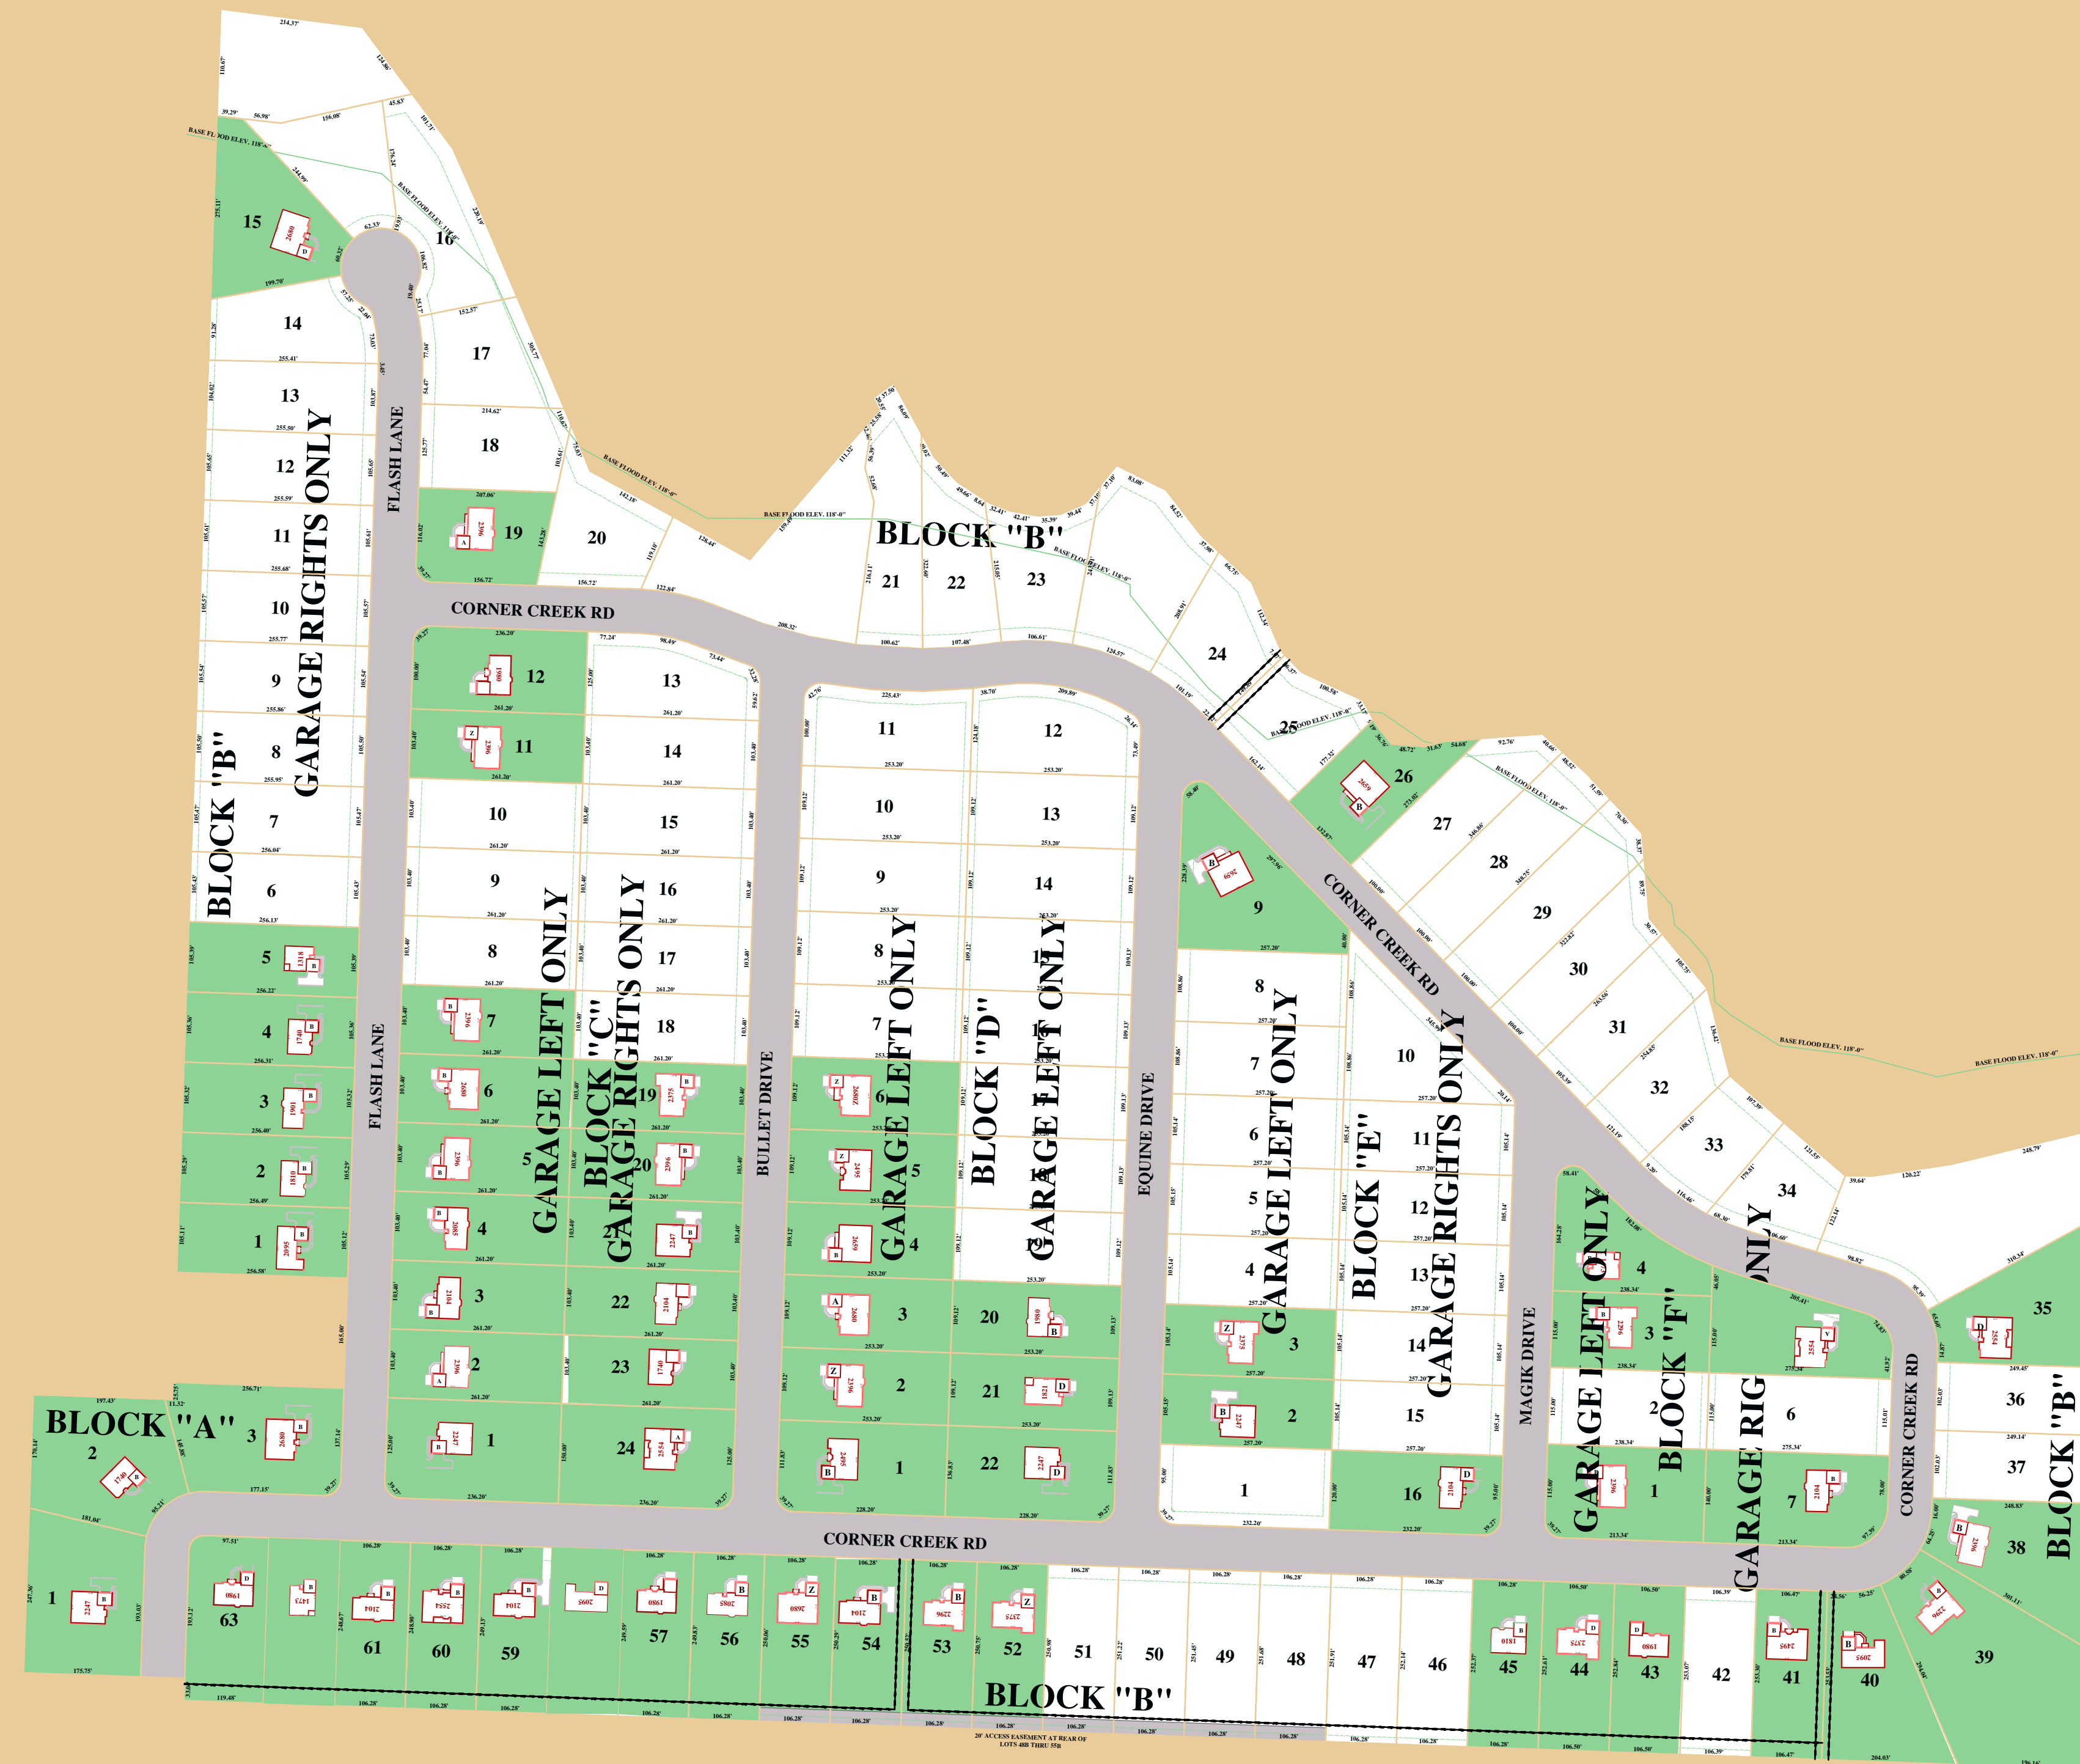

SILVER SPRINGS ESTATES

4229 Highway 90 East
Pace, Florida
32571

henrycompanyhomes.com
(850) 994-0984

SETBACKS

SOME LOTS MAY VARY - SETBACKS PRESET ON PLAT

FRONT - 20 FEET
REAR - 10 FEET
SIDE - 10 FEET
CORNER LOTS - 20 FEET ON SIDE FACING
RIGHT OF WAY.